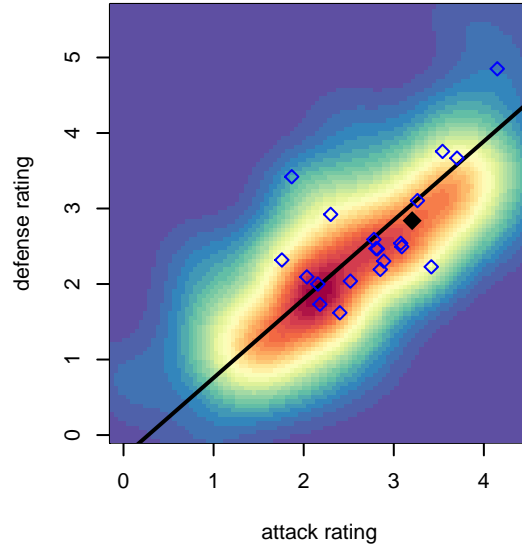

Washington Timbers Red G97

Washington Timbers
 Vancouver, WA
 G97 total strength=1672
 attack=24.63 defense=17.1
 fall league = Win RCL G96 Div 2

alt names used:
 WASHINGTON TIMBERS FC G97 RED (WA)
 Washington Timbers FC G97 Red
 WA Timbers G97 Red A

Venues played:
 2015 Oswego Nike Cup Super Group Gold U19
 2015 Win RCL G96 Div 2
 2015 NWCL U18
 2015 Portland Winter Showcase U18
 2015 WYS Championship G97

Washington Timbers Red G97
 Dots are actual minus expected GF (blue circles) and GA (red triangles).
 Blue line is smoothed change in attack strength. Red is smoothed change in defense strength.

**attack and defense variance (black dot)
relative to other teams
and top 10 in region**

**attack and defense rating
relative to others at age
and all opponents in last 13 months**

Performance relative to 13 month average