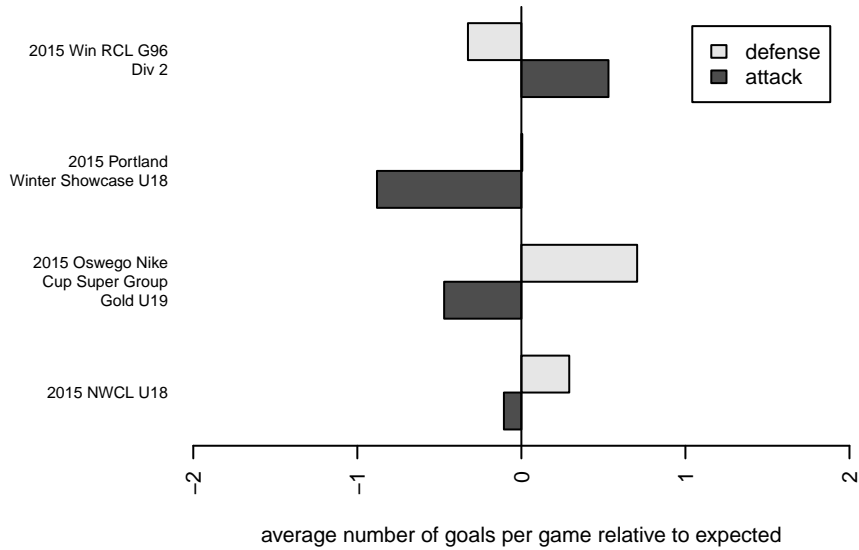

Washington Timbers Red G97

Washington Timbers
 Vancouver, WA
 G97 total strength=1672
 attack=24.63 defense=17.1
 fall league = Win RCL G96 Div 2

alt names used:
 WASHINGTON TIMBERS FC G97 RED (WA)
 Washington Timbers FC G97 Red
 WA Timbers G97 Red A

Venues played:
 2015 Oswego Nike Cup Super Group Gold U19
 2015 Win RCL G96 Div 2
 2015 NWCL U18
 2015 Portland Winter Showcase U18
 2015 WYS Championship G97

Washington Timbers Red G97
 Dots are actual minus expected GF (blue circles) and GA (red triangles).
 Blue line is smoothed change in attack strength. Red is smoothed change in defense strength.

**attack and defense variance (black dot)
relative to other teams
and top 10 in region**

**attack and defense rating
relative to others at age
and all opponents in last 13 months**

Performance relative to 13 month average