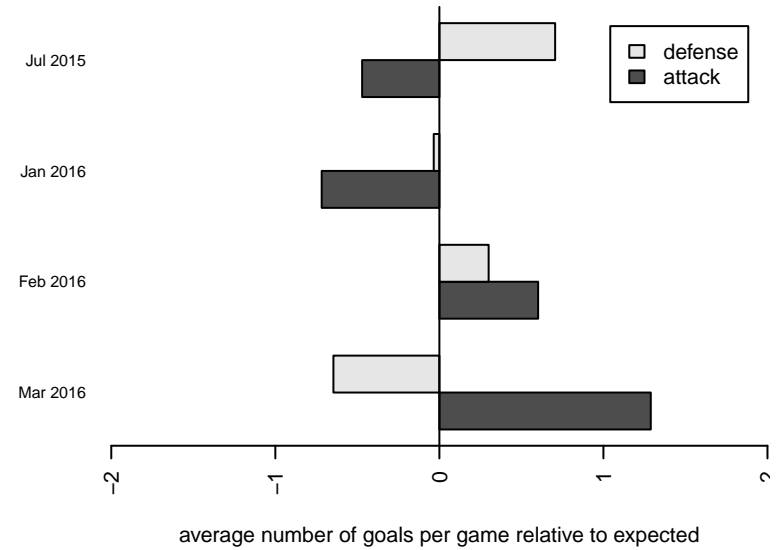

Performance relative to 13 month average