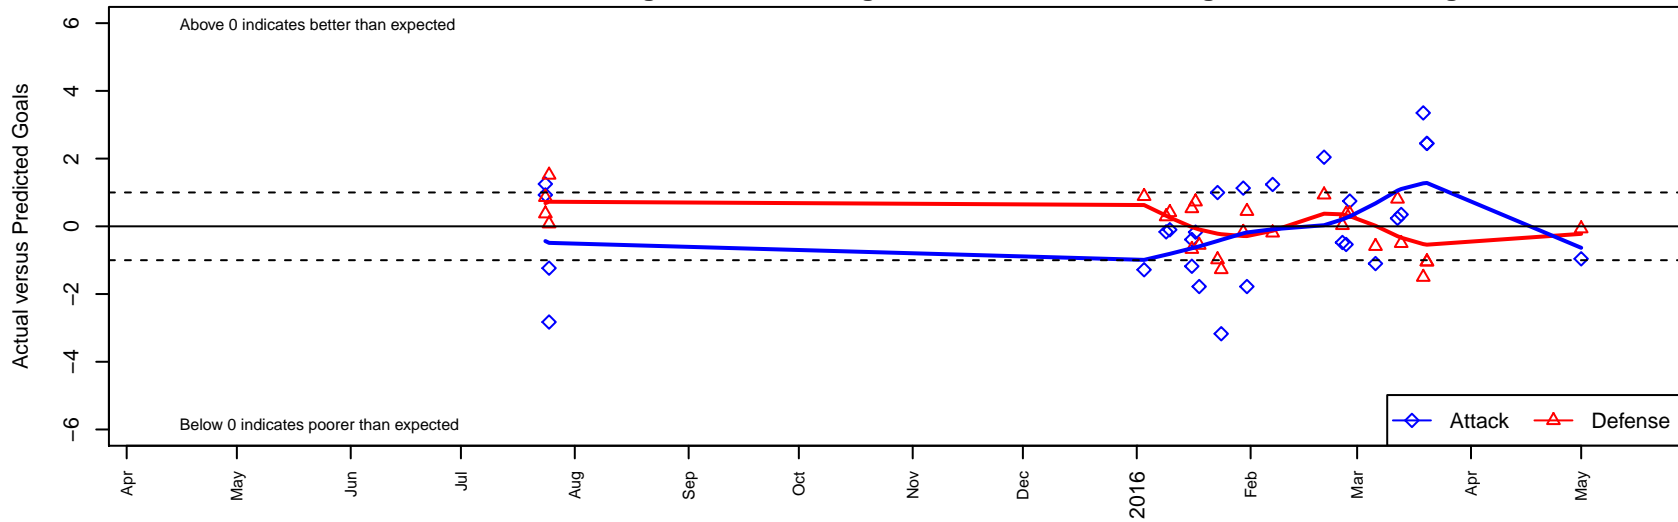

Washington Timbers Red G97

Washington Timbers
 Vancouver, WA
 G97 total strength=1672
 attack=24.63 defense=17.1
 fall league = Win RCL G96 Div 2

alt names used:
 WASHINGTON TIMBERS FC G97 RED (WA)
 Washington Timbers FC G97 Red
 WA Timbers G97 Red A

Venues played:
 2015 Oswego Nike Cup Super Group Gold U19
 2015 Win RCL G96 Div 2
 2015 NWCL U18
 2015 Portland Winter Showcase U18
 2015 WYS Championship G97

Washington Timbers Red G97
 Dots are actual minus expected GF (blue circles) and GA (red triangles).
 Blue line is smoothed change in attack strength. Red is smoothed change in defense strength.

**attack and defense variance (black dot)
relative to other teams
and top 10 in region**

**attack and defense rating
relative to others at age
and all opponents in last 13 months**

Performance relative to 13 month average