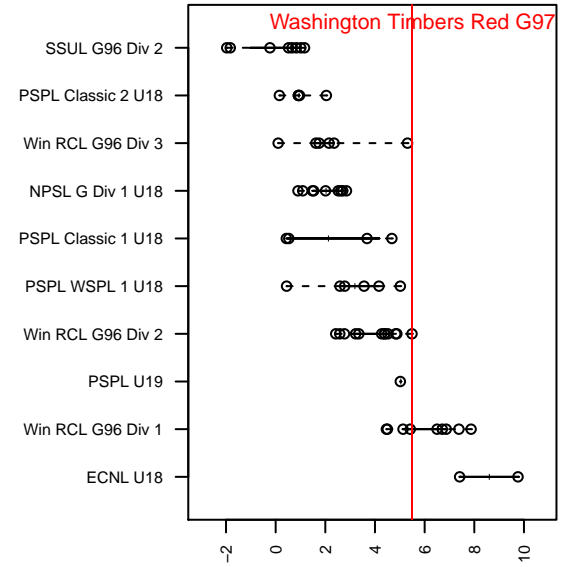

Washington Timbers Red G97

Washington Timbers
 Vancouver, WA
 G97 total strength=1672
 attack=24.63 defense=17.1
 fall league = Win RCL G96 Div 2

alt names used:
 WASHINGTON TIMBERS FC G97 RED (WA)
 Washington Timbers FC G97 Red
 WA Timbers G97 Red A

Venues played:
 2015 Oswego Nike Cup Super Group Gold U19
 2015 Win RCL G96 Div 2
 2015 NWCL U18
 2015 Portland Winter Showcase U18
 2015 WYS Championship G97

Washington Timbers Red G97
 Dots are actual minus expected GF (blue circles) and GA (red triangles).
 Blue line is smoothed change in attack strength. Red is smoothed change in defense strength.

**attack and defense variance (black dot)
relative to other teams
and top 10 in region**

**attack and defense rating
relative to others at age
and all opponents in last 13 months**

Performance relative to 13 month average